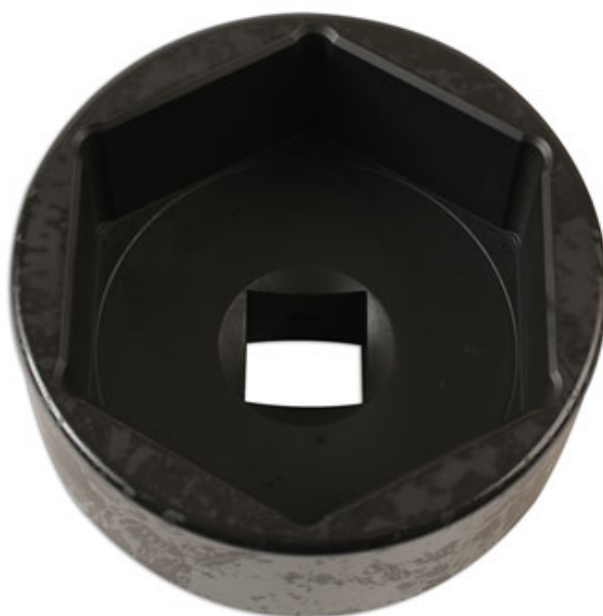

Socket 1" D 90mm

Part of the Laser Tools range for Commercial Vehicles

Additional Information

- Application: Iveco Eurocargo
- Manufactured from Chrome Molybdenum
- 6 point x 71mm deep
- Black phosphate finish
- Other sizes available